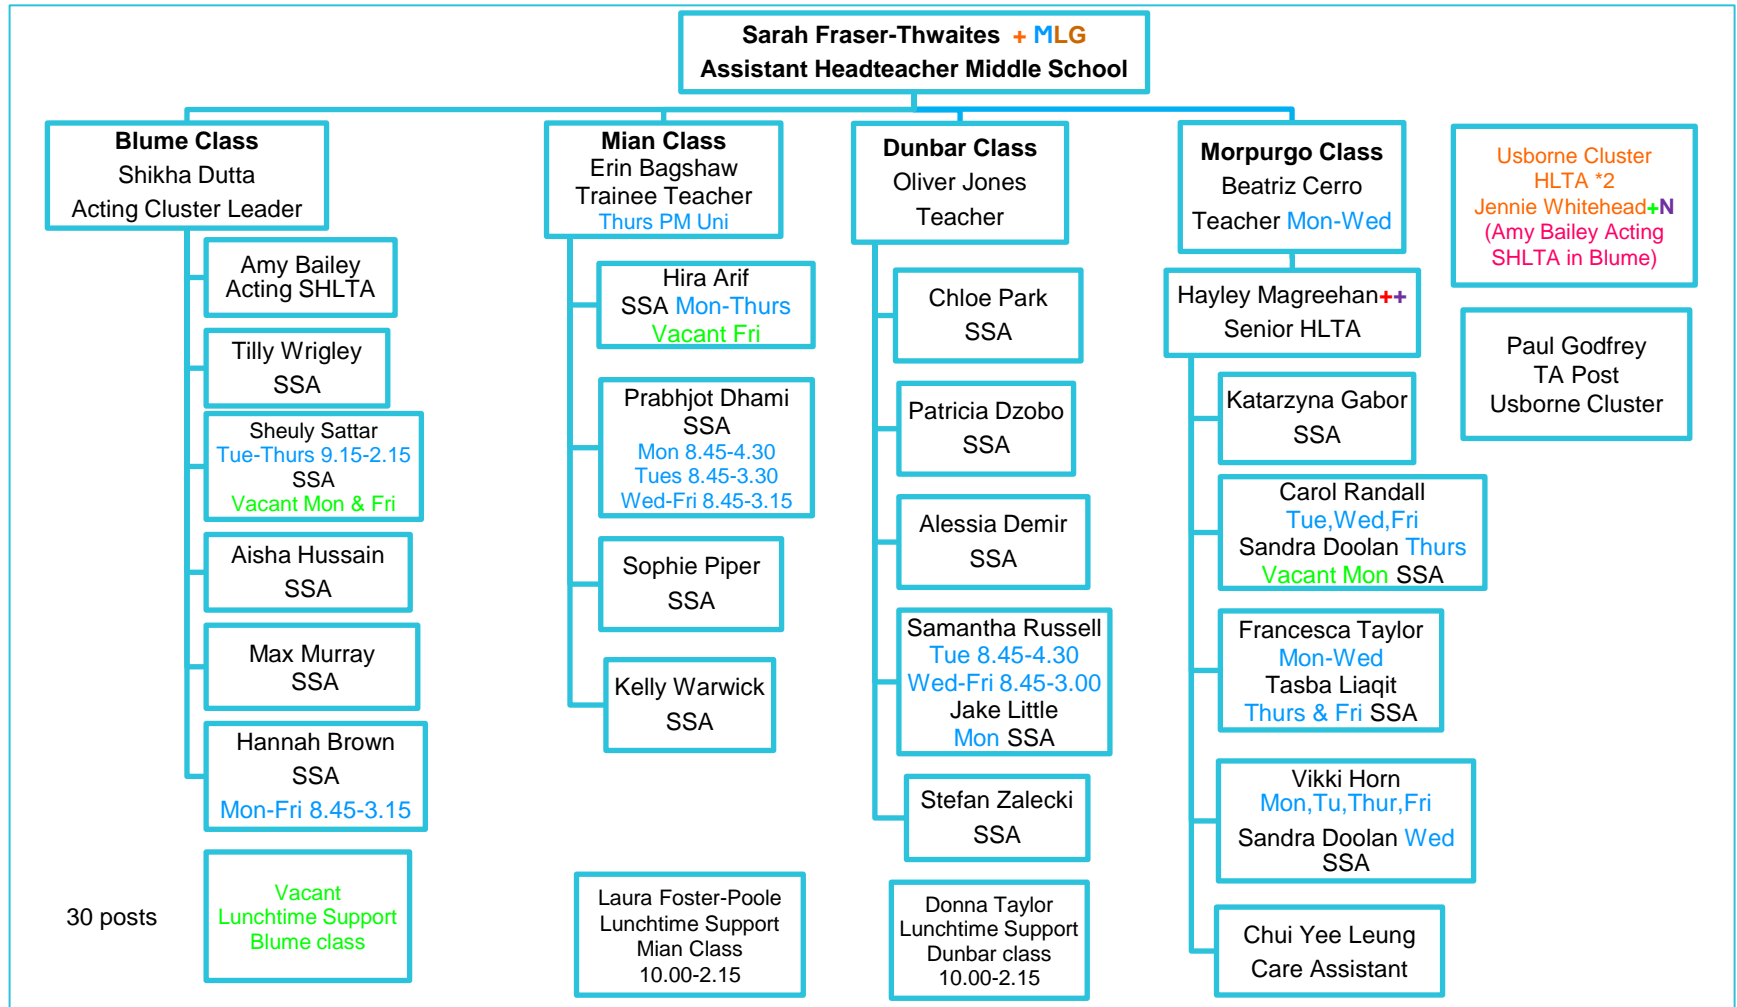

Usborne Cluster – Specialist Middle School