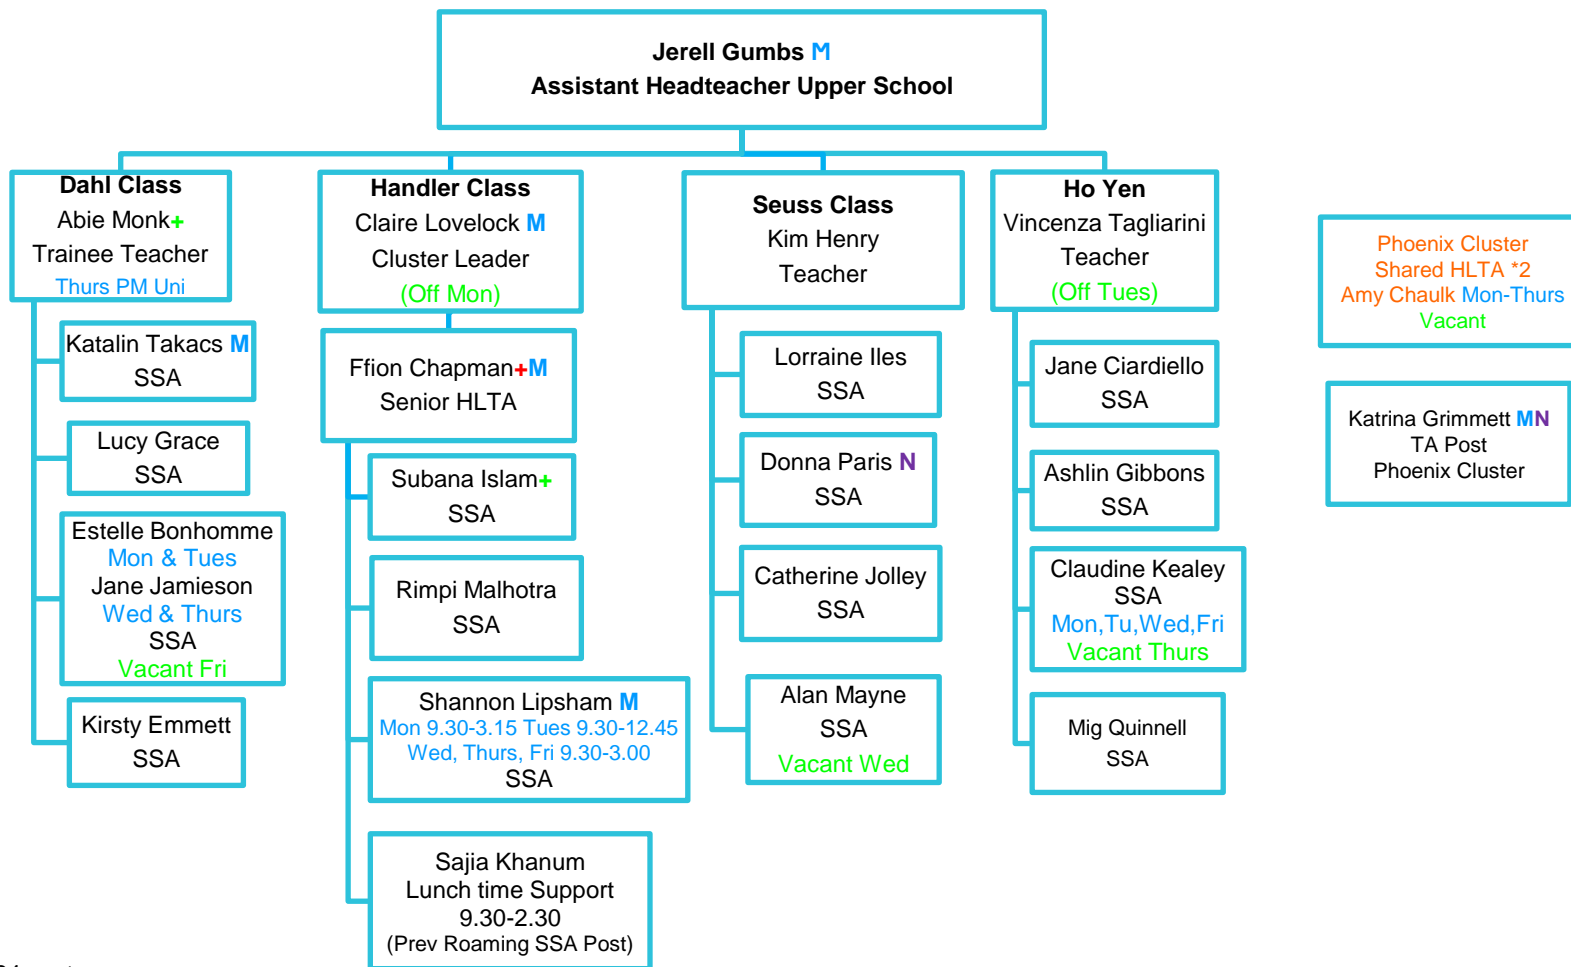

Phoenix Cluster – Toward Independence Upper School

24 posts