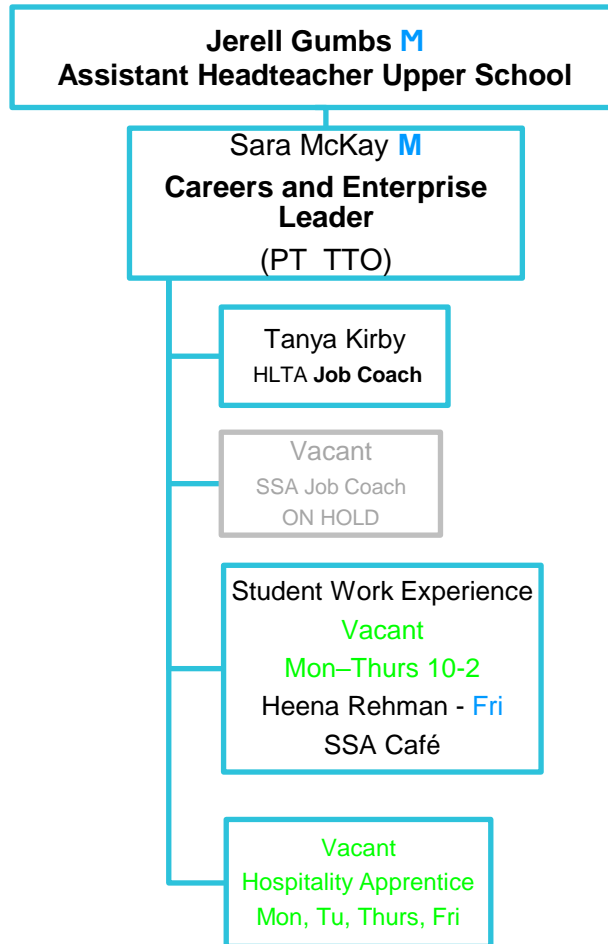

Careers and Enterprise

4 posts plus
1 On Hold