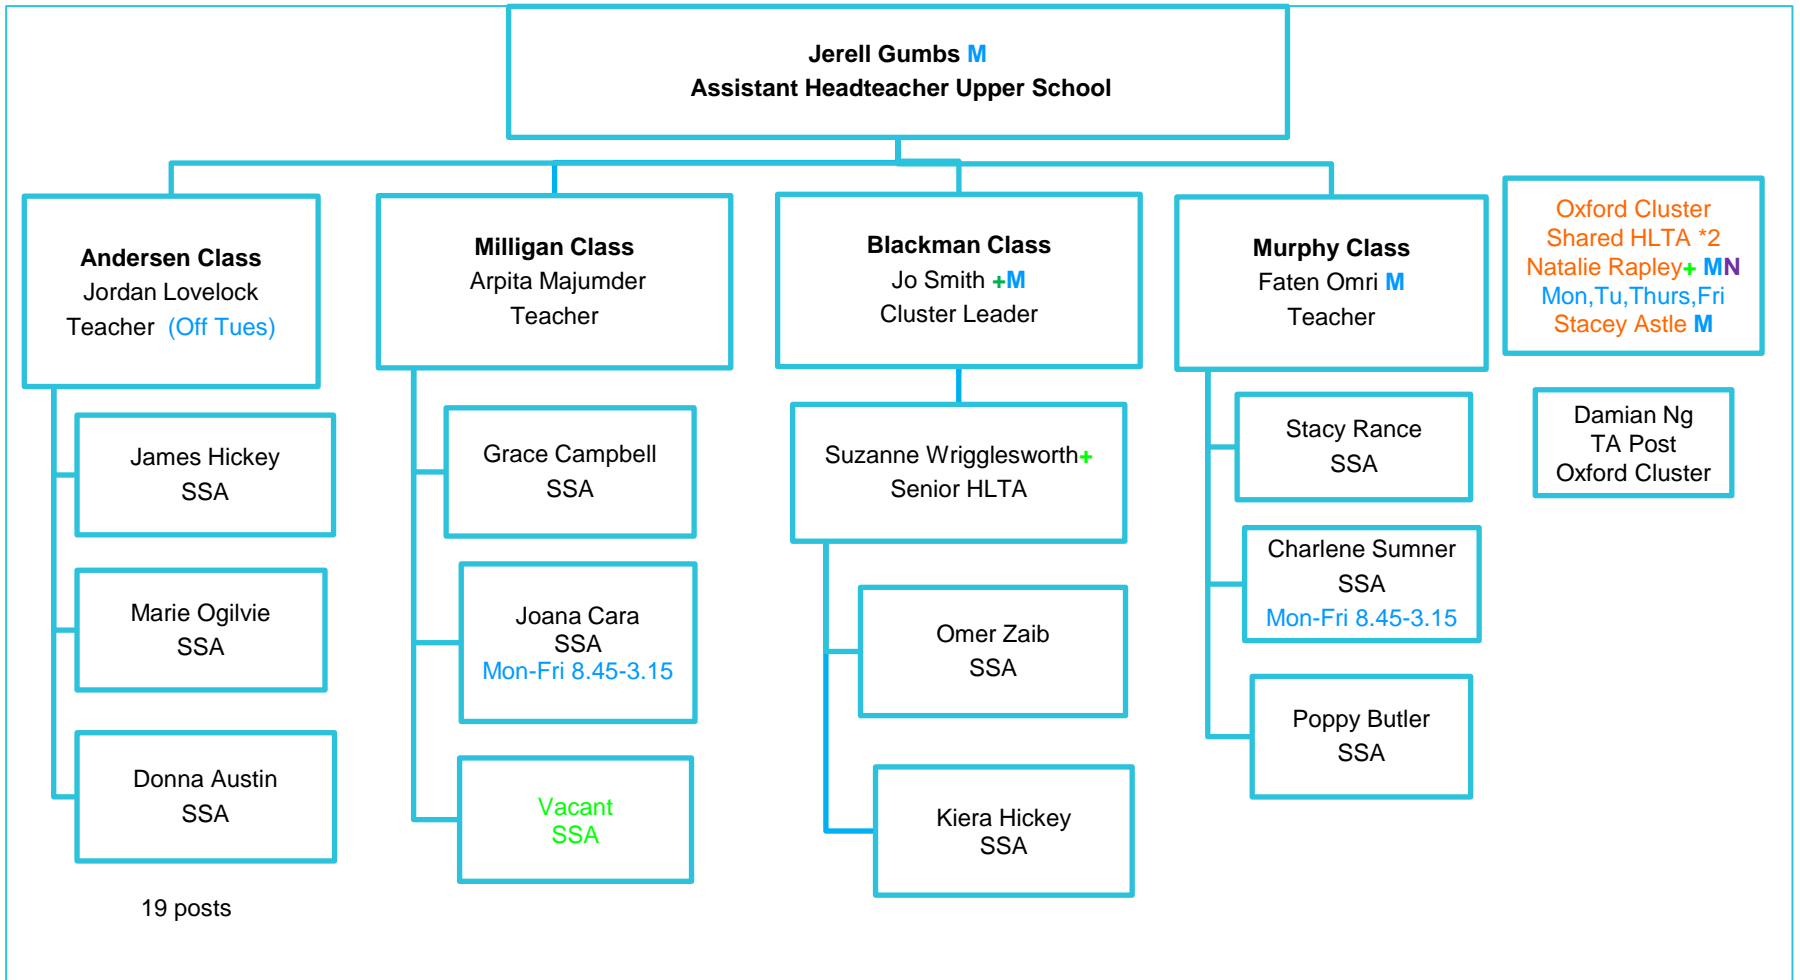

Oxford Cluster – Independence Upper School