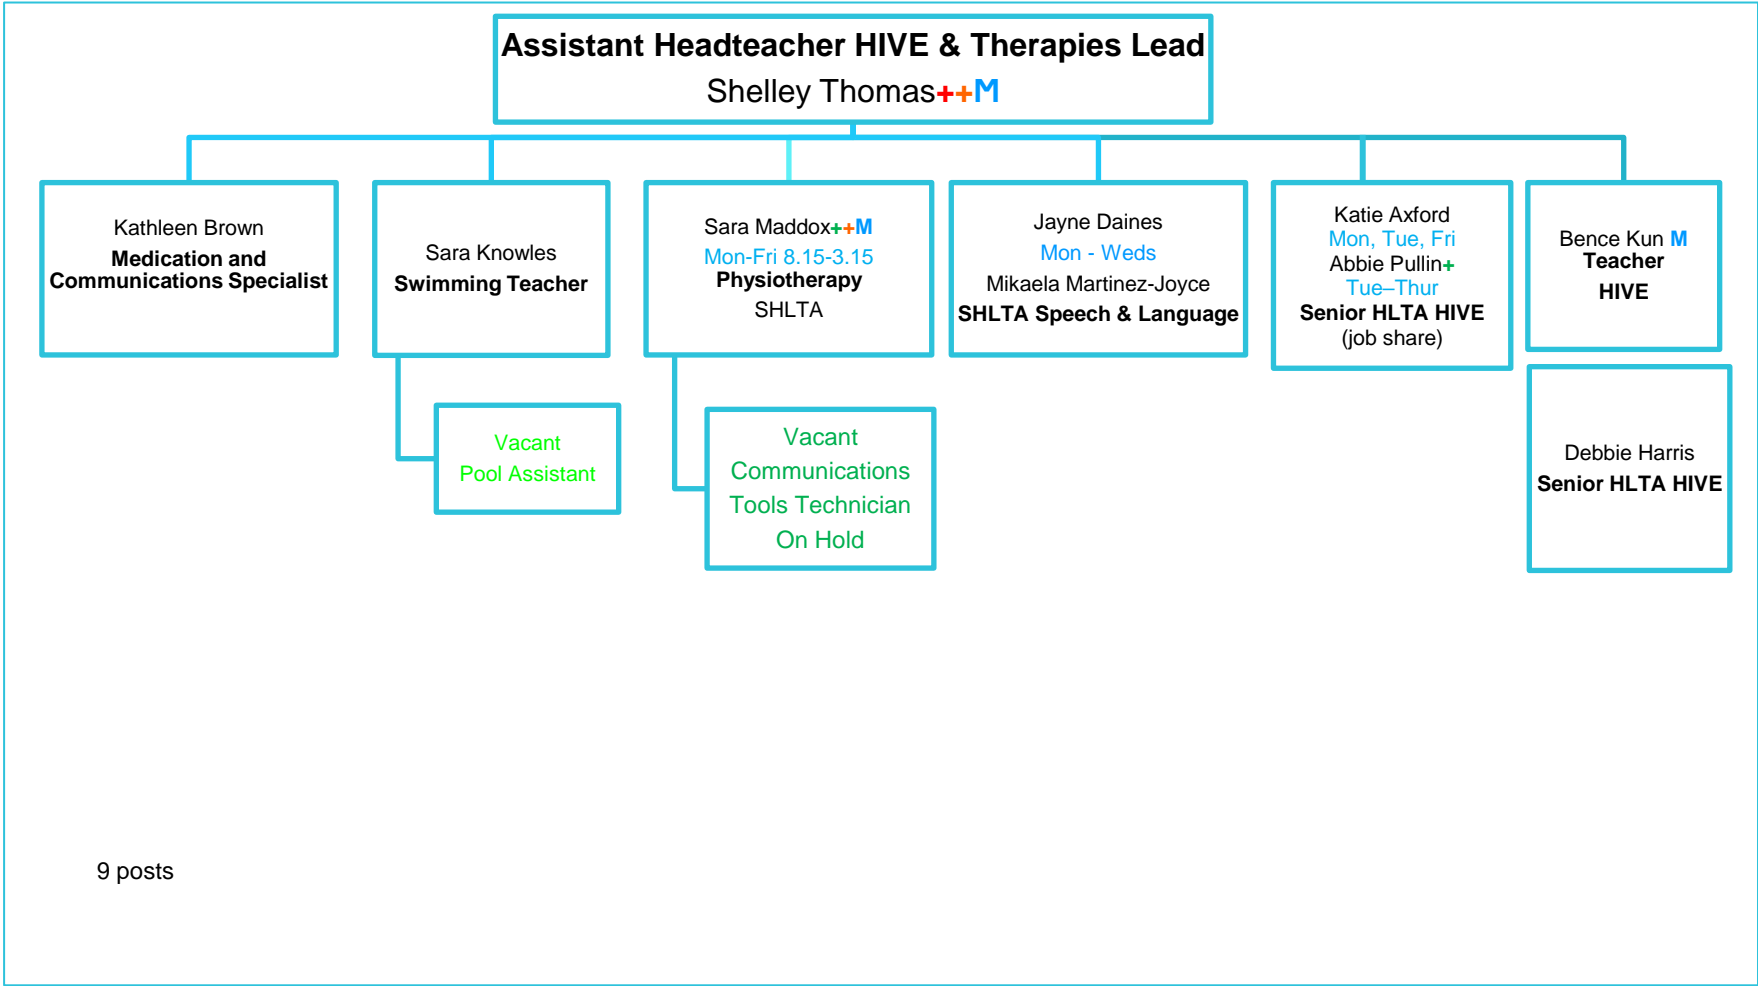

Therapies Team

School therapists for
Play Therapy
Art Therapy
Music Therapy
Equine Therapy

9 posts